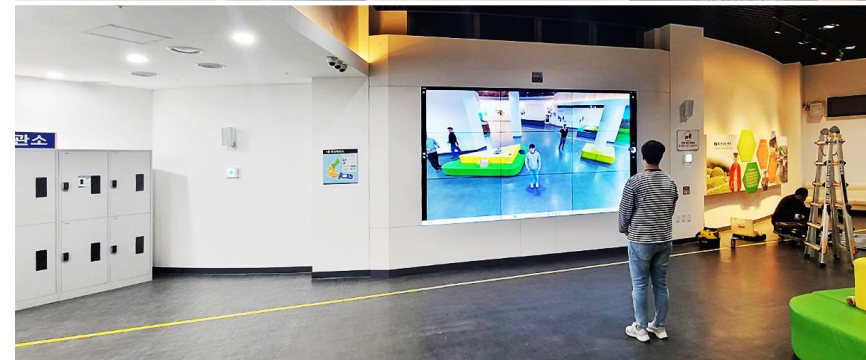

Gyeonggi-do Gorang Port Historical Park R4N55XNF 3X3

경기 연천군 고랑포구역사공원
R4N55XNF 3X3 9대