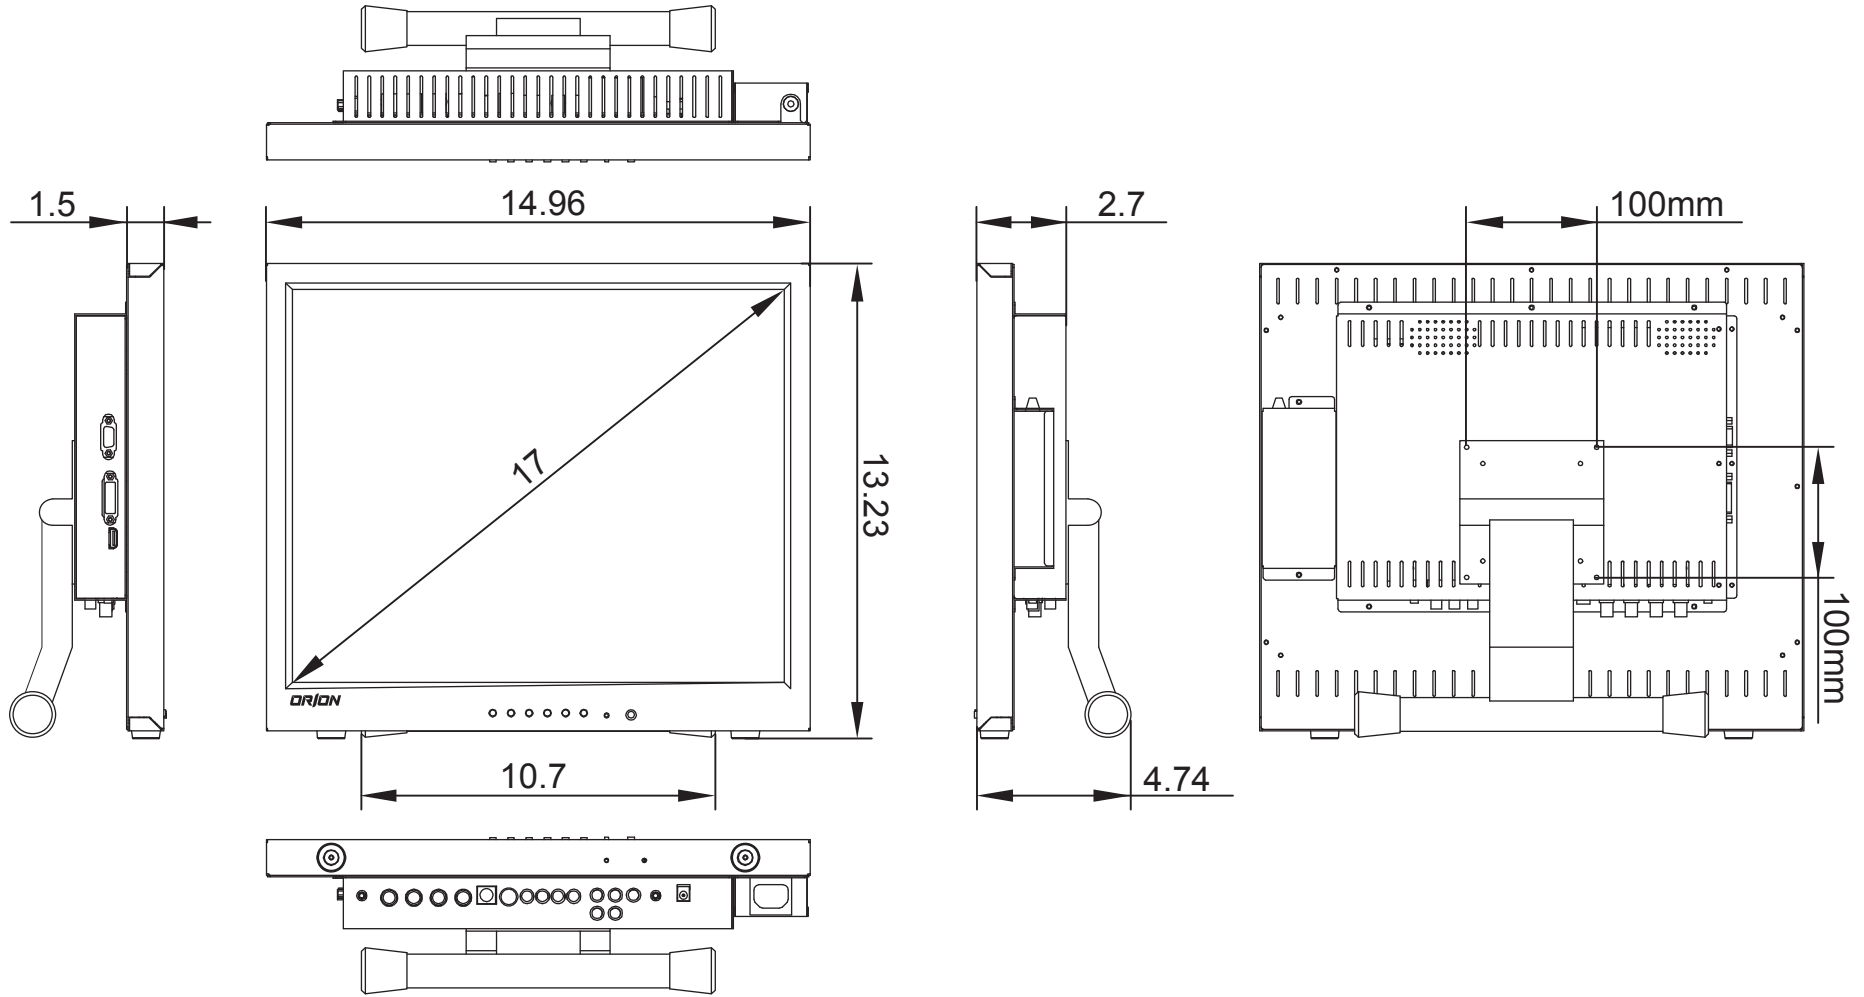

UNIT: INCH

MODEL NAME

17RTC

PRODUCT DIMENSION (w/ Stand)

14.96 W x 4.74 D x 13.23 H

(Inch)