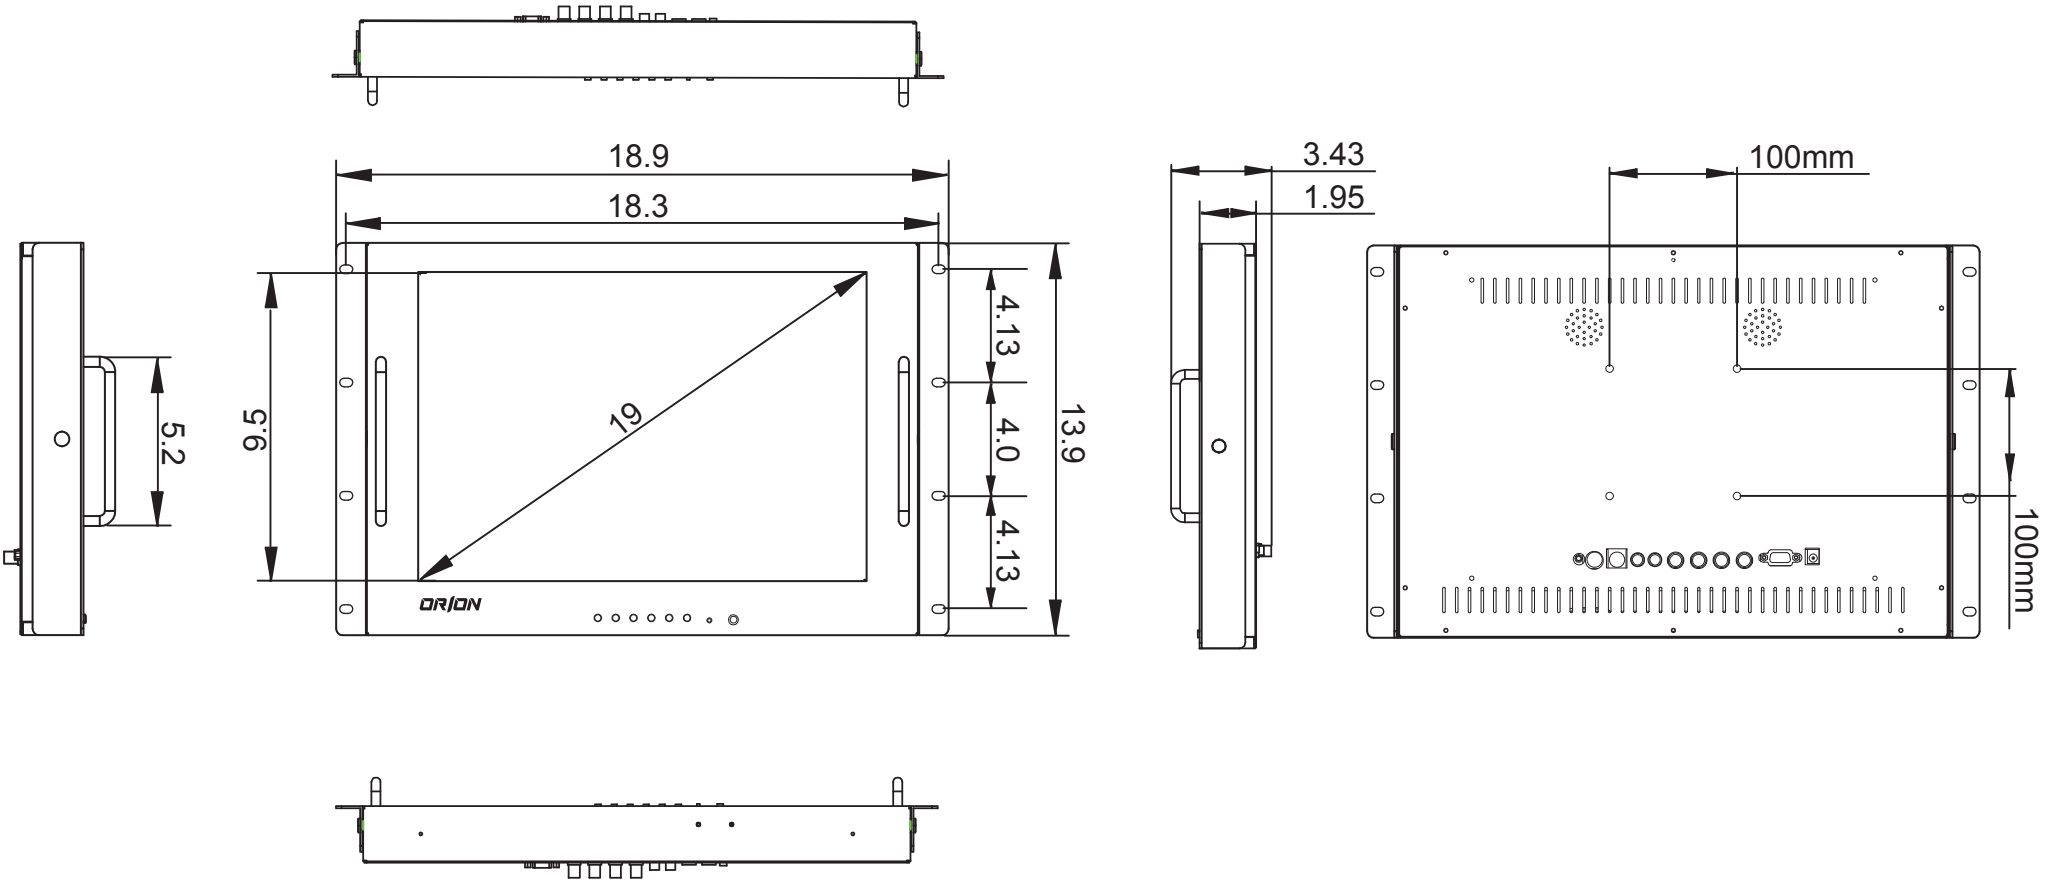

UNIT: INCH

MODEL NAME	19RCR
PRODUCT DIMENSION	18.9 W x 3.43 D x 13.9 H (Inch)