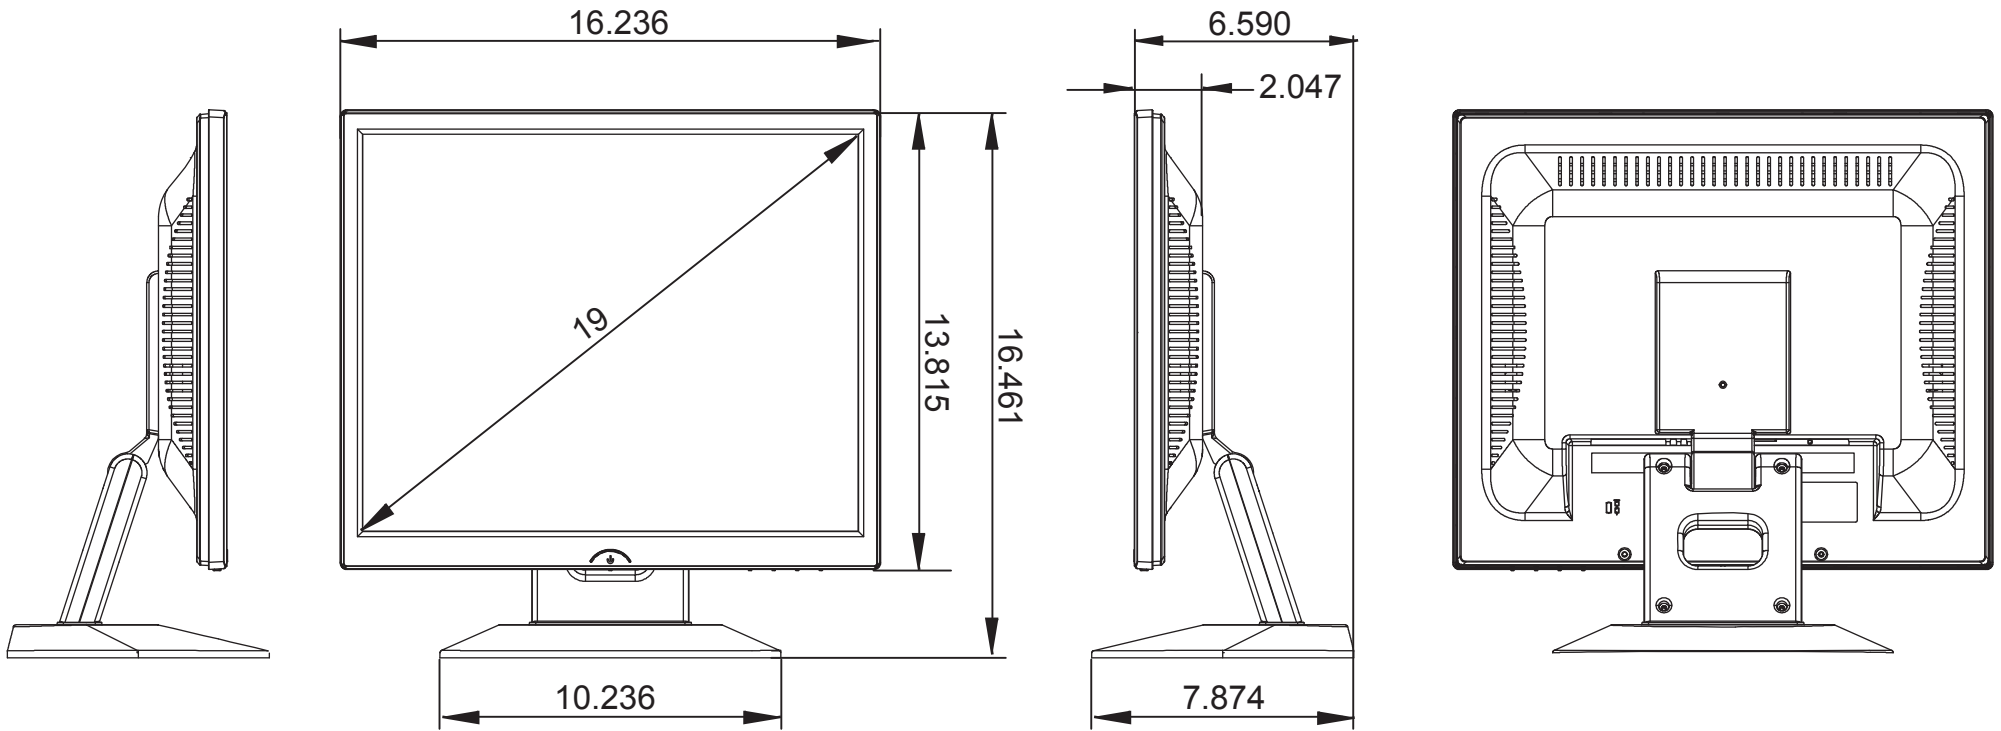

UNIT: INCH

MODEL NAME

19RTL B

PRODUCT DIMENSION (w/ Stand)

16.236 W x 6.590 D x 16.461 H

(Inch)