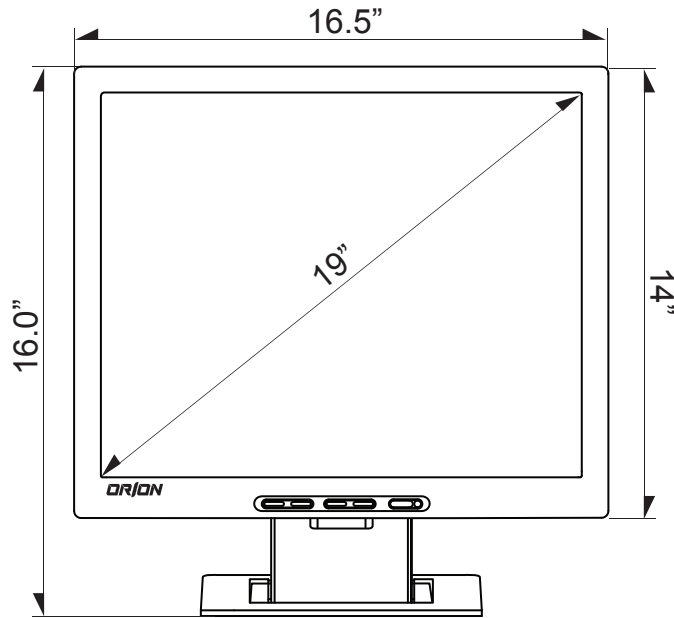

UNIT: INCH

MODEL NAME

19RTV

PRODUCT DIMENSION (w/ Stand)

16.5 W x 8.4 D x 16 H

(Inch)