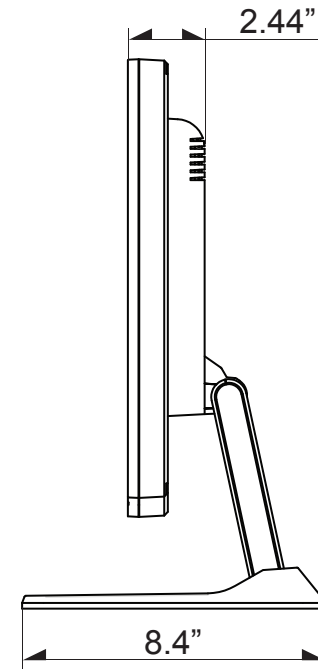

UNIT: INCH

MODEL NAME

19RTV

PRODUCT DIMENSION (w/ Stand)

16.5 W x 8.4 D x 16 H

(Inch)