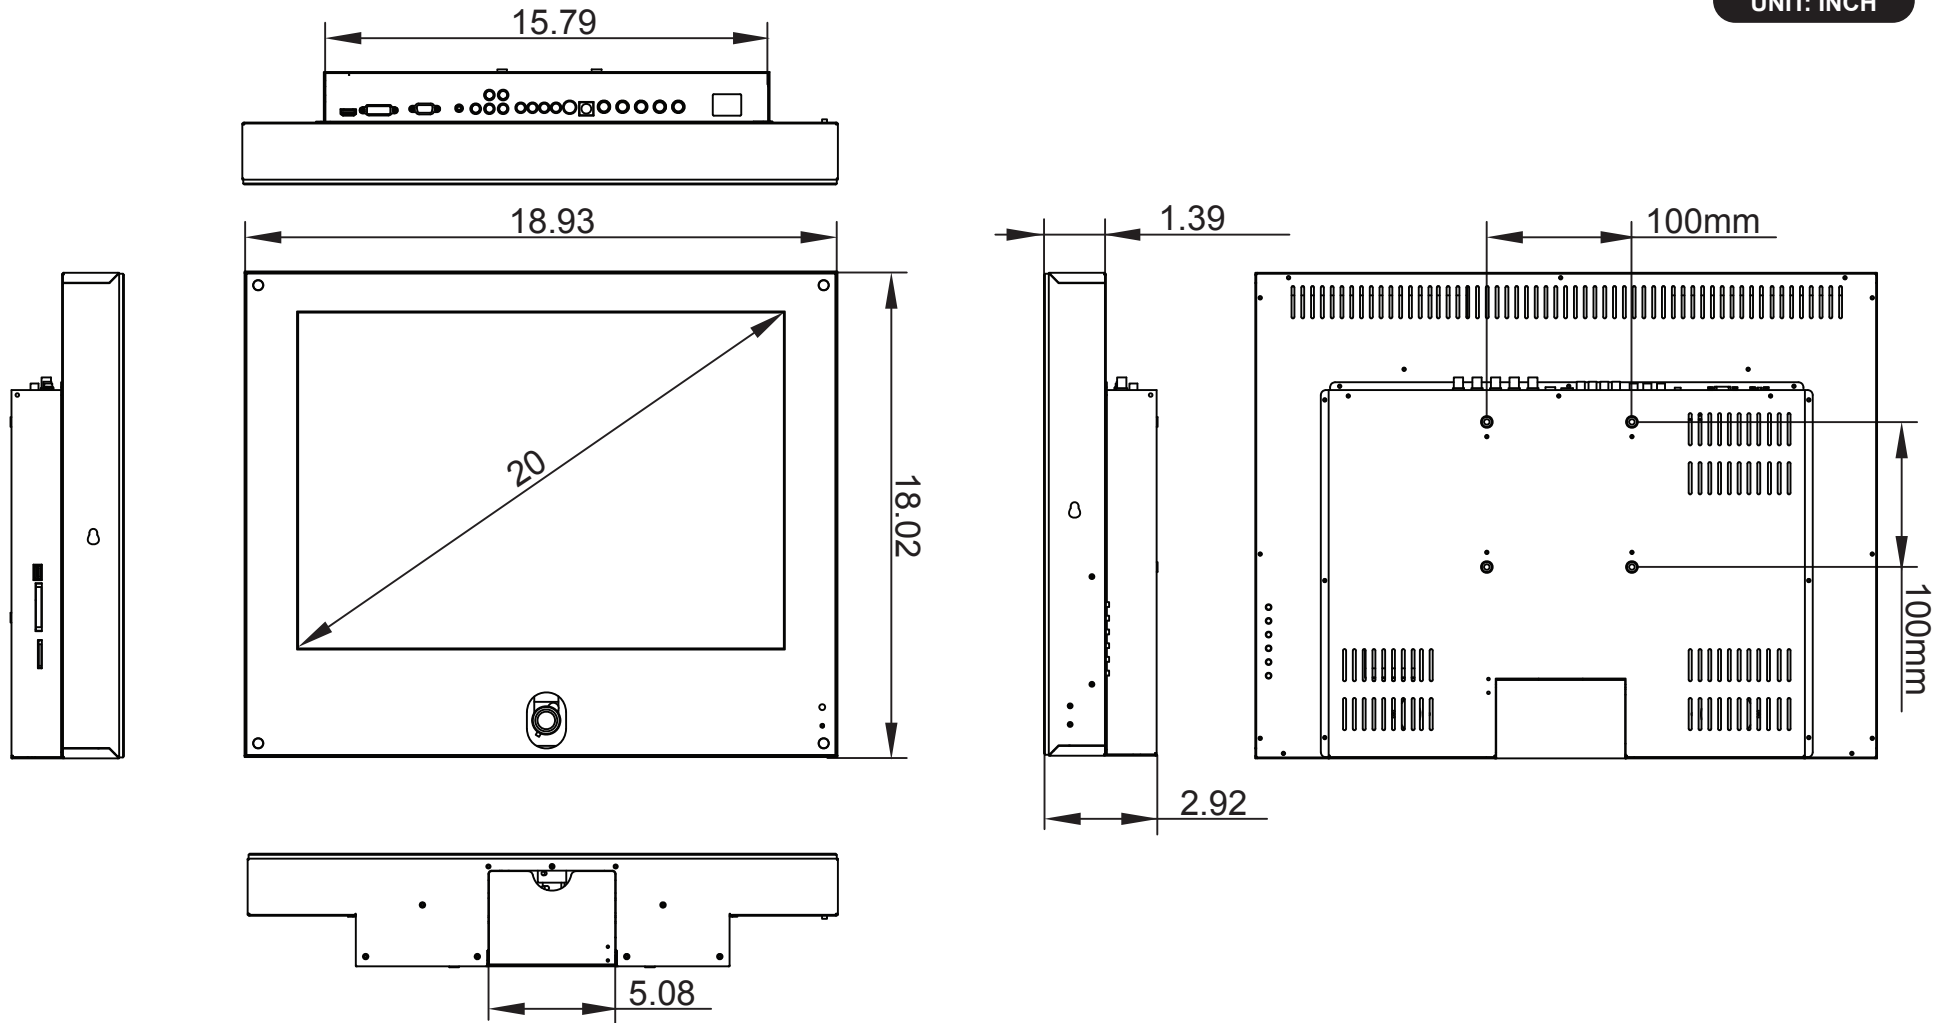

UNIT: INCH

MODEL NAME

20PVMV

PRODUCT DIMENSION

18.93 W x 2.92 D x 18.02 H

(Inch)