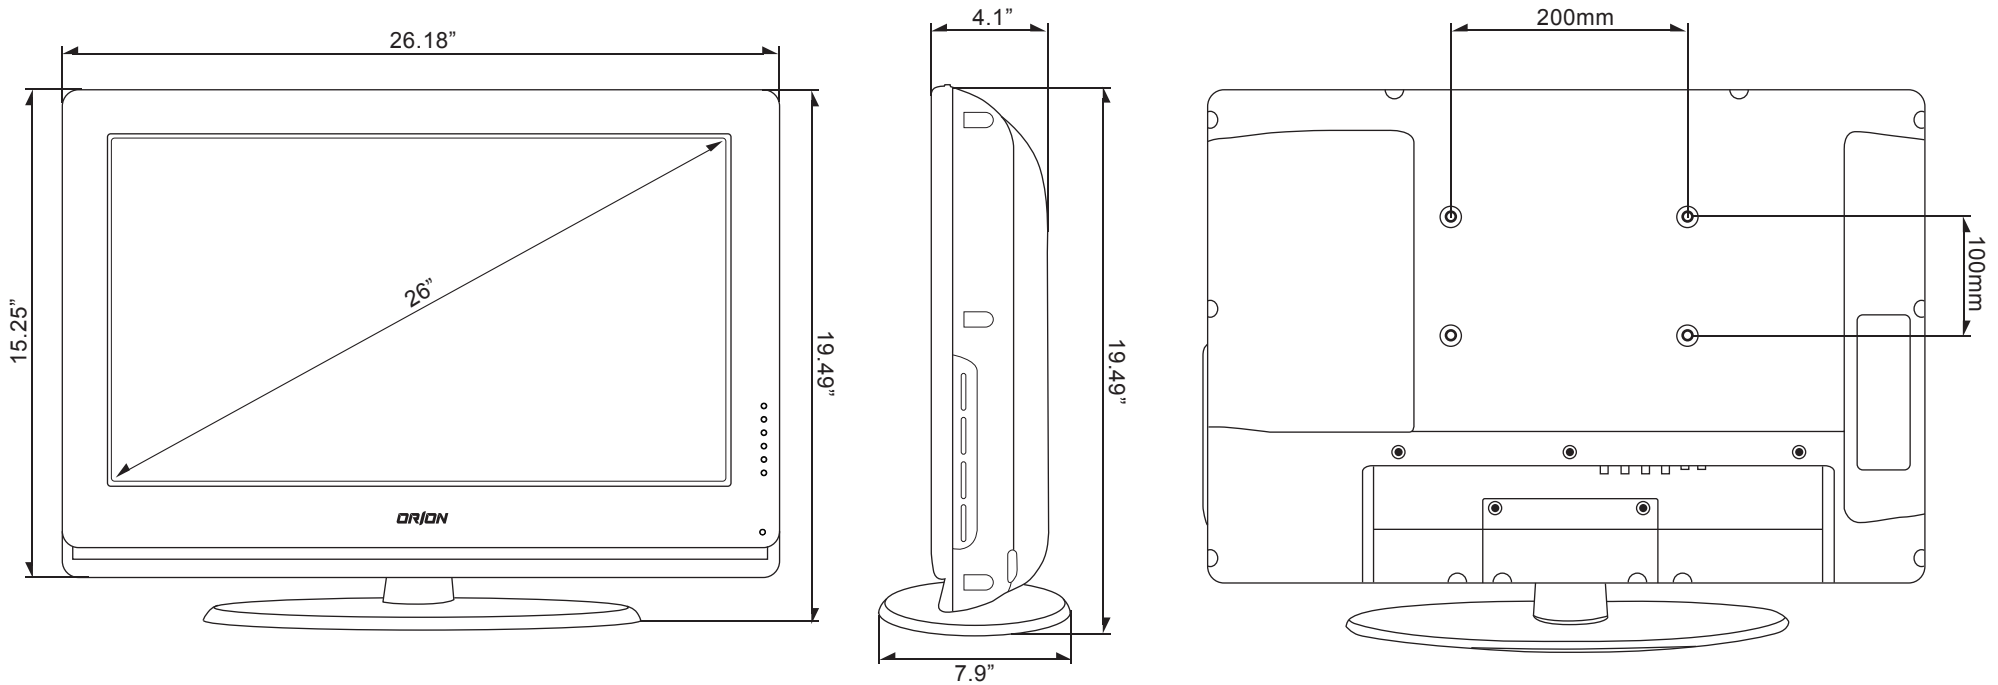

UNIT: INCH

MODEL NAME

26RTV

PRODUCT DIMENSION (w/o Stand)

26.18 W x 4.1 D x 15.25 H

(Inch)