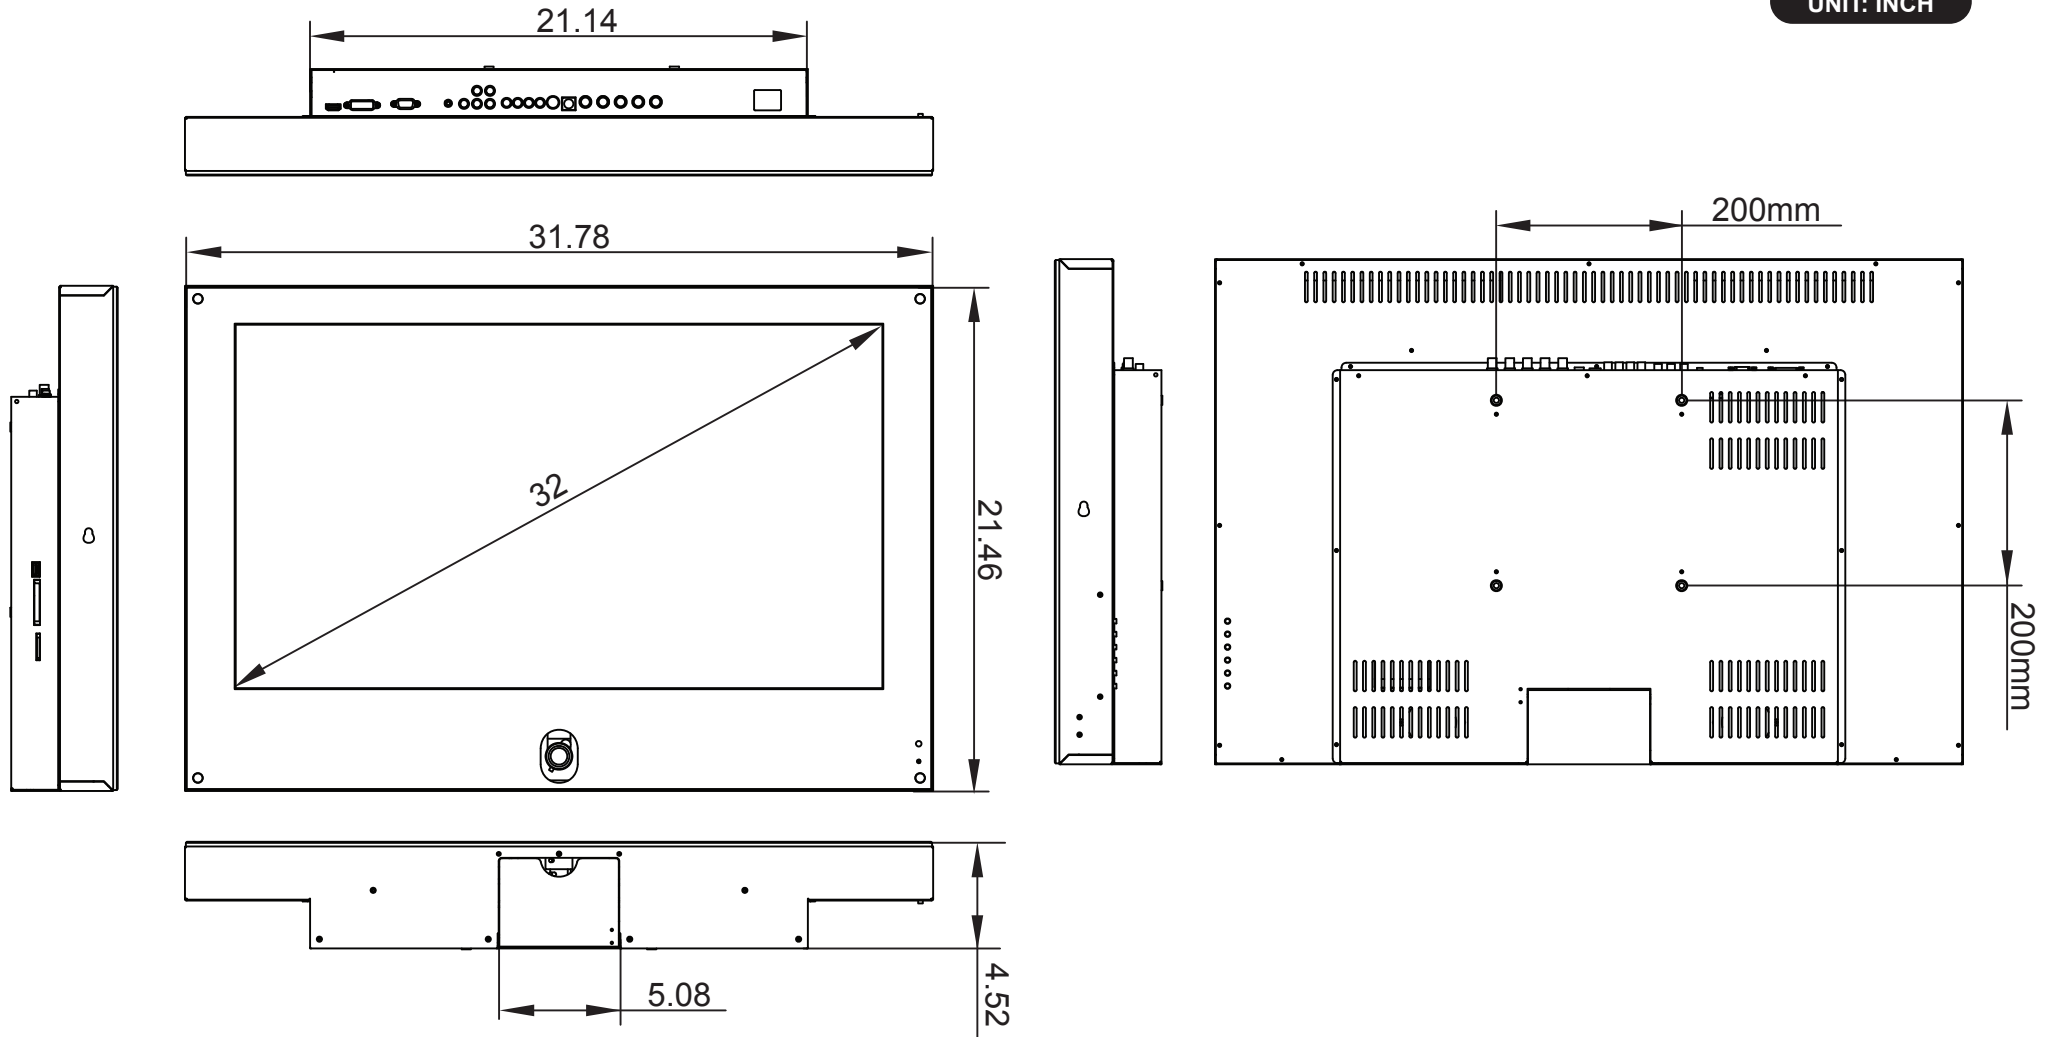

UNIT: INCH

MODEL NAME	32PVMV
PRODUCT DIMENSION	31.78 W x 4.52 D x 21.48 H (Inch)