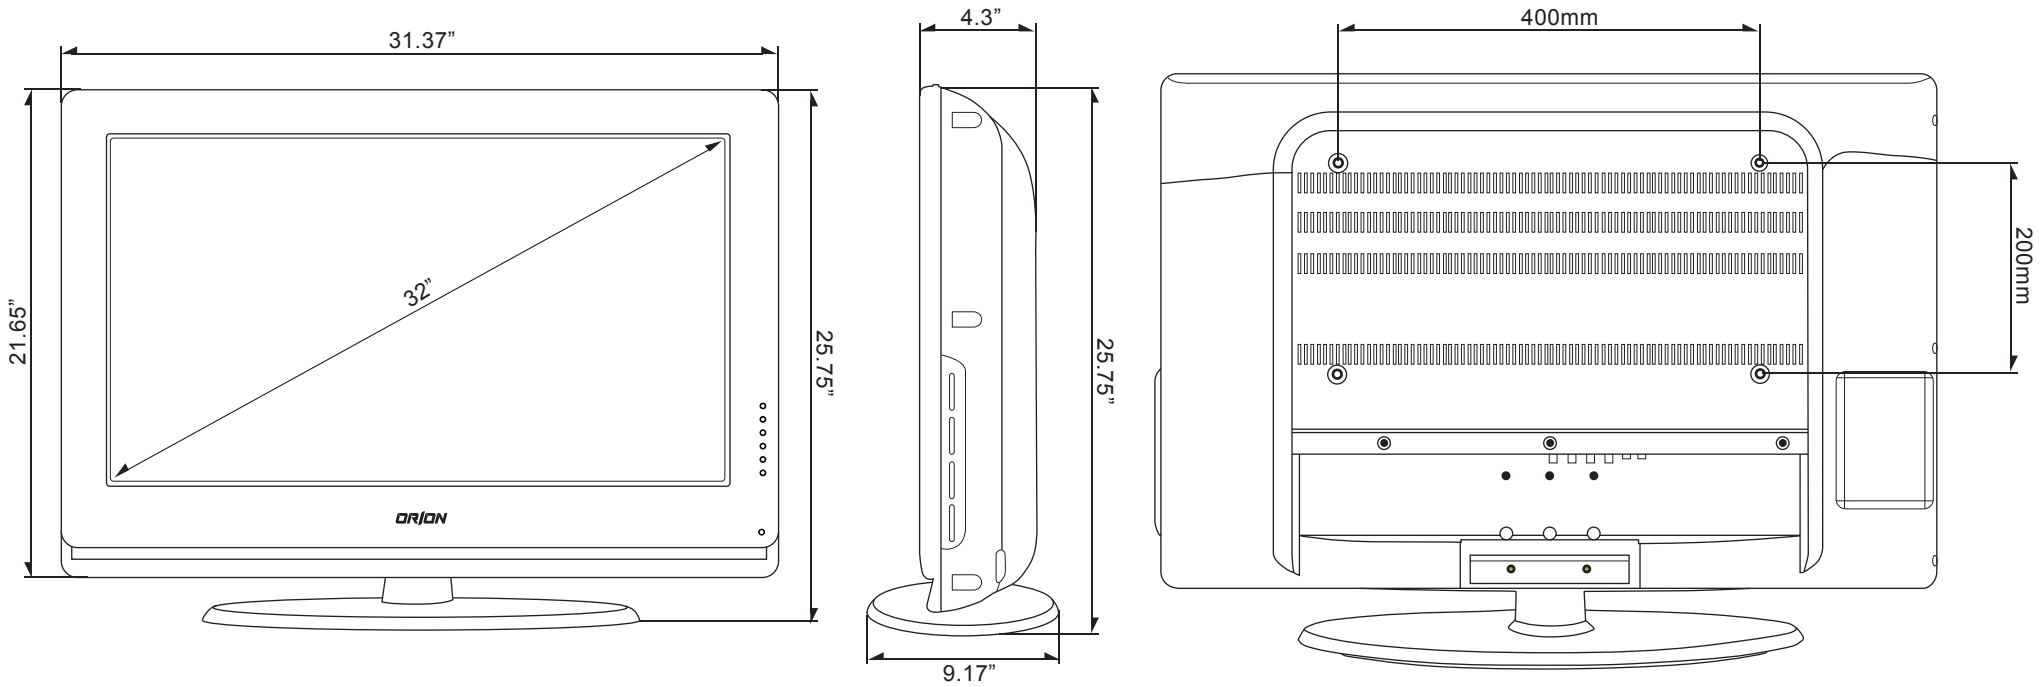

UNIT: INCH

MODEL NAME

32RTV

PRODUCT DIMENSION (w/o Stand)

31.37 W x 4.3 D x 21.65 H

(Inch)