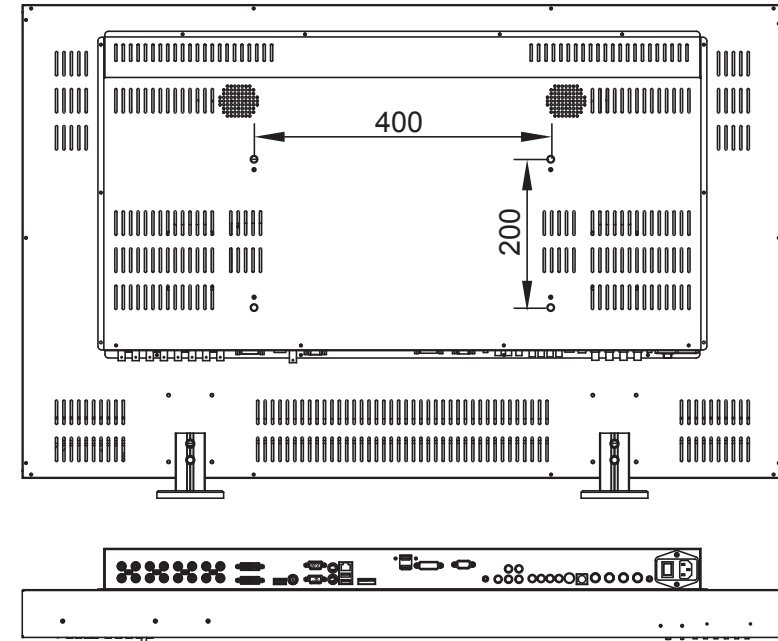

UNIT: INCH

MODEL NAME

**42DS16**

PRODUCT DIMENSION (w/ Stand)

**40.35 W x 9.44 D x 26.19 H**

**(Inch)**