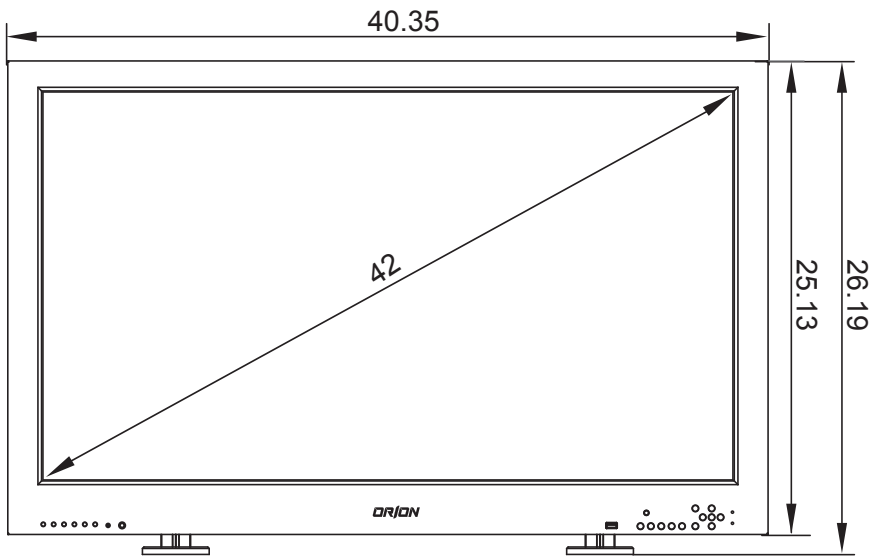

UNIT: INCH

MODEL NAME

**42DS16**

PRODUCT DIMENSION (w/ Stand)

**40.35 W x 9.44 D x 26.19 H**

**(Inch)**