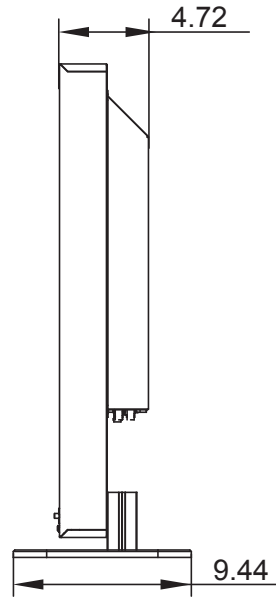

UNIT: INCH

MODEL NAME

**42DS16**

PRODUCT DIMENSION (w/ Stand)

**40.35 W x 9.44 D x 26.19 H**

**(Inch)**