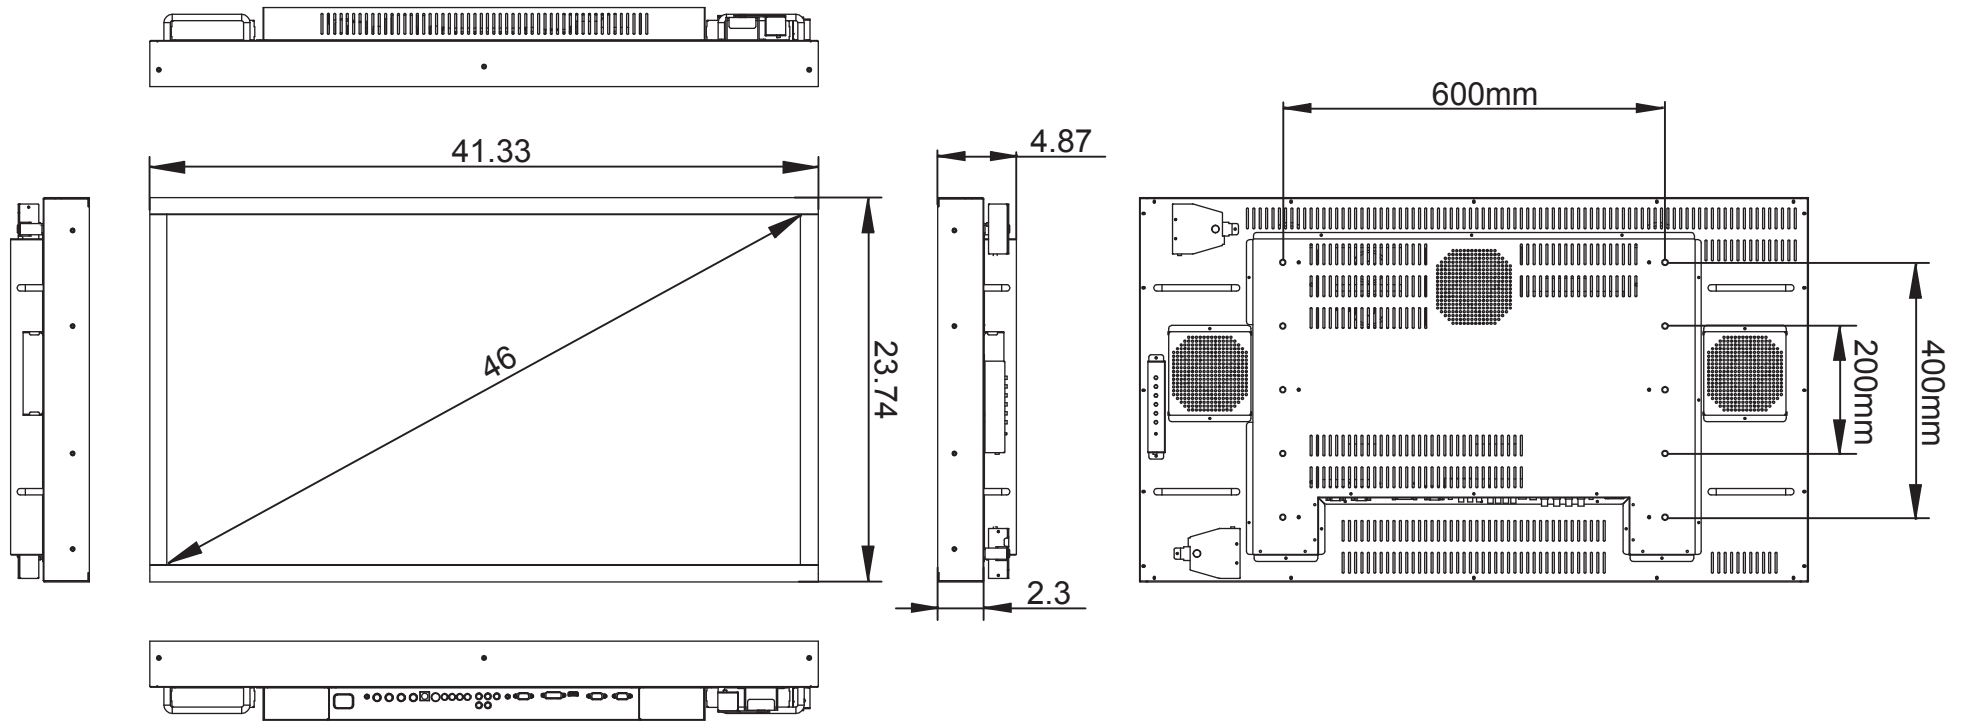

UNIT: INCH

MODEL NAME

**46NLHSR**

PRODUCT DIMENSION

**41.33 W x 4.87 D x 23.74 H**

**(Inch)**