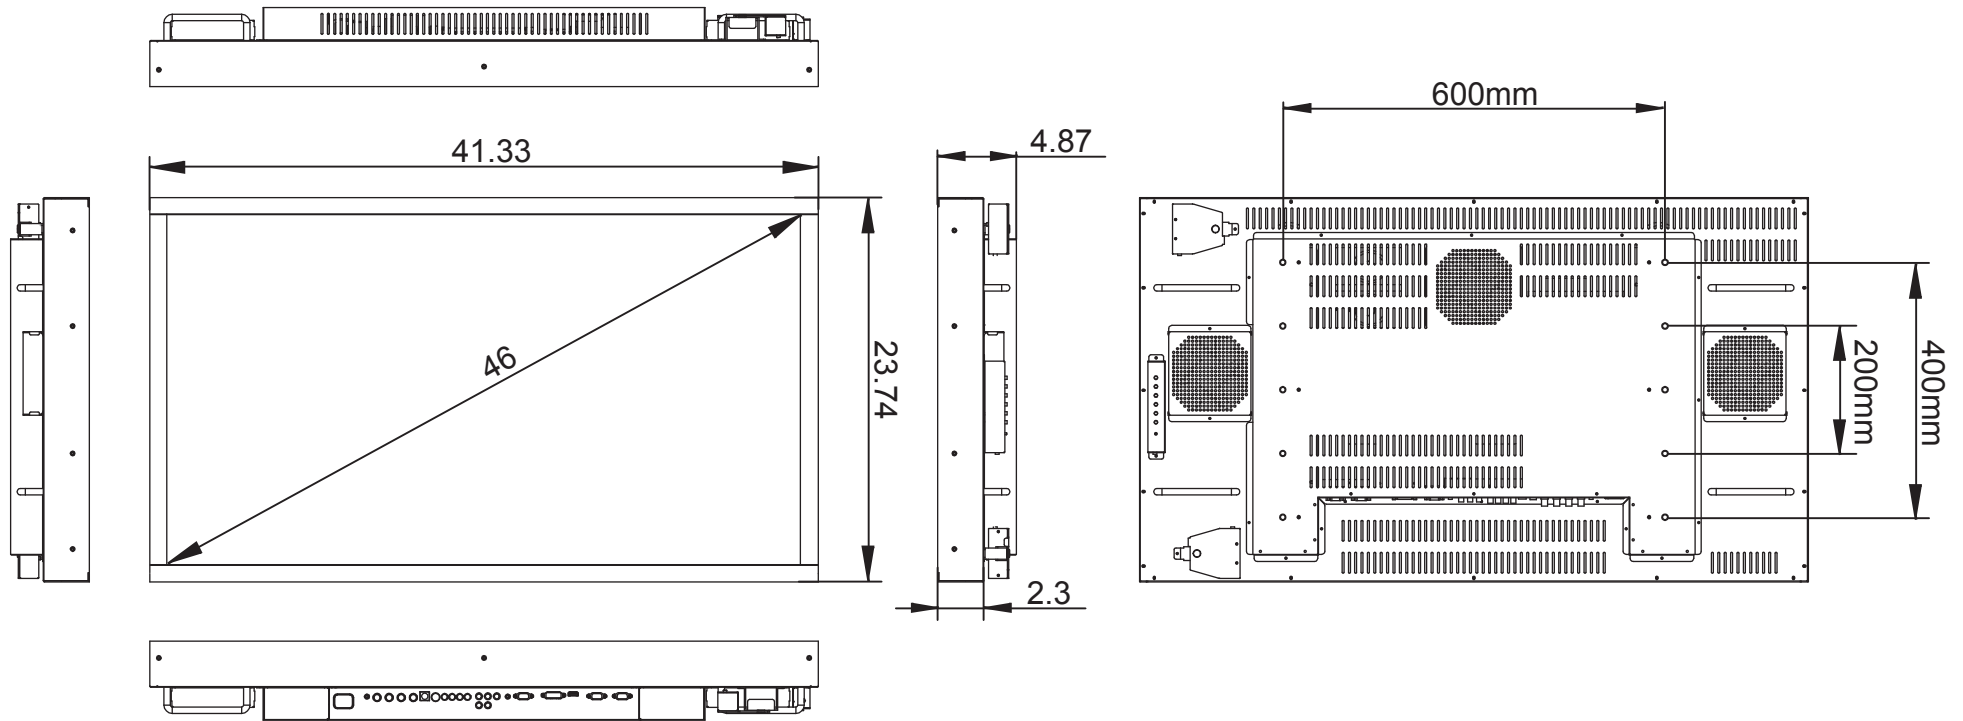

UNIT: INCH

MODEL NAME

46NLSR

PRODUCT DIMENSION

41.33 W x 4.87 D x 23.74 H

(Inch)