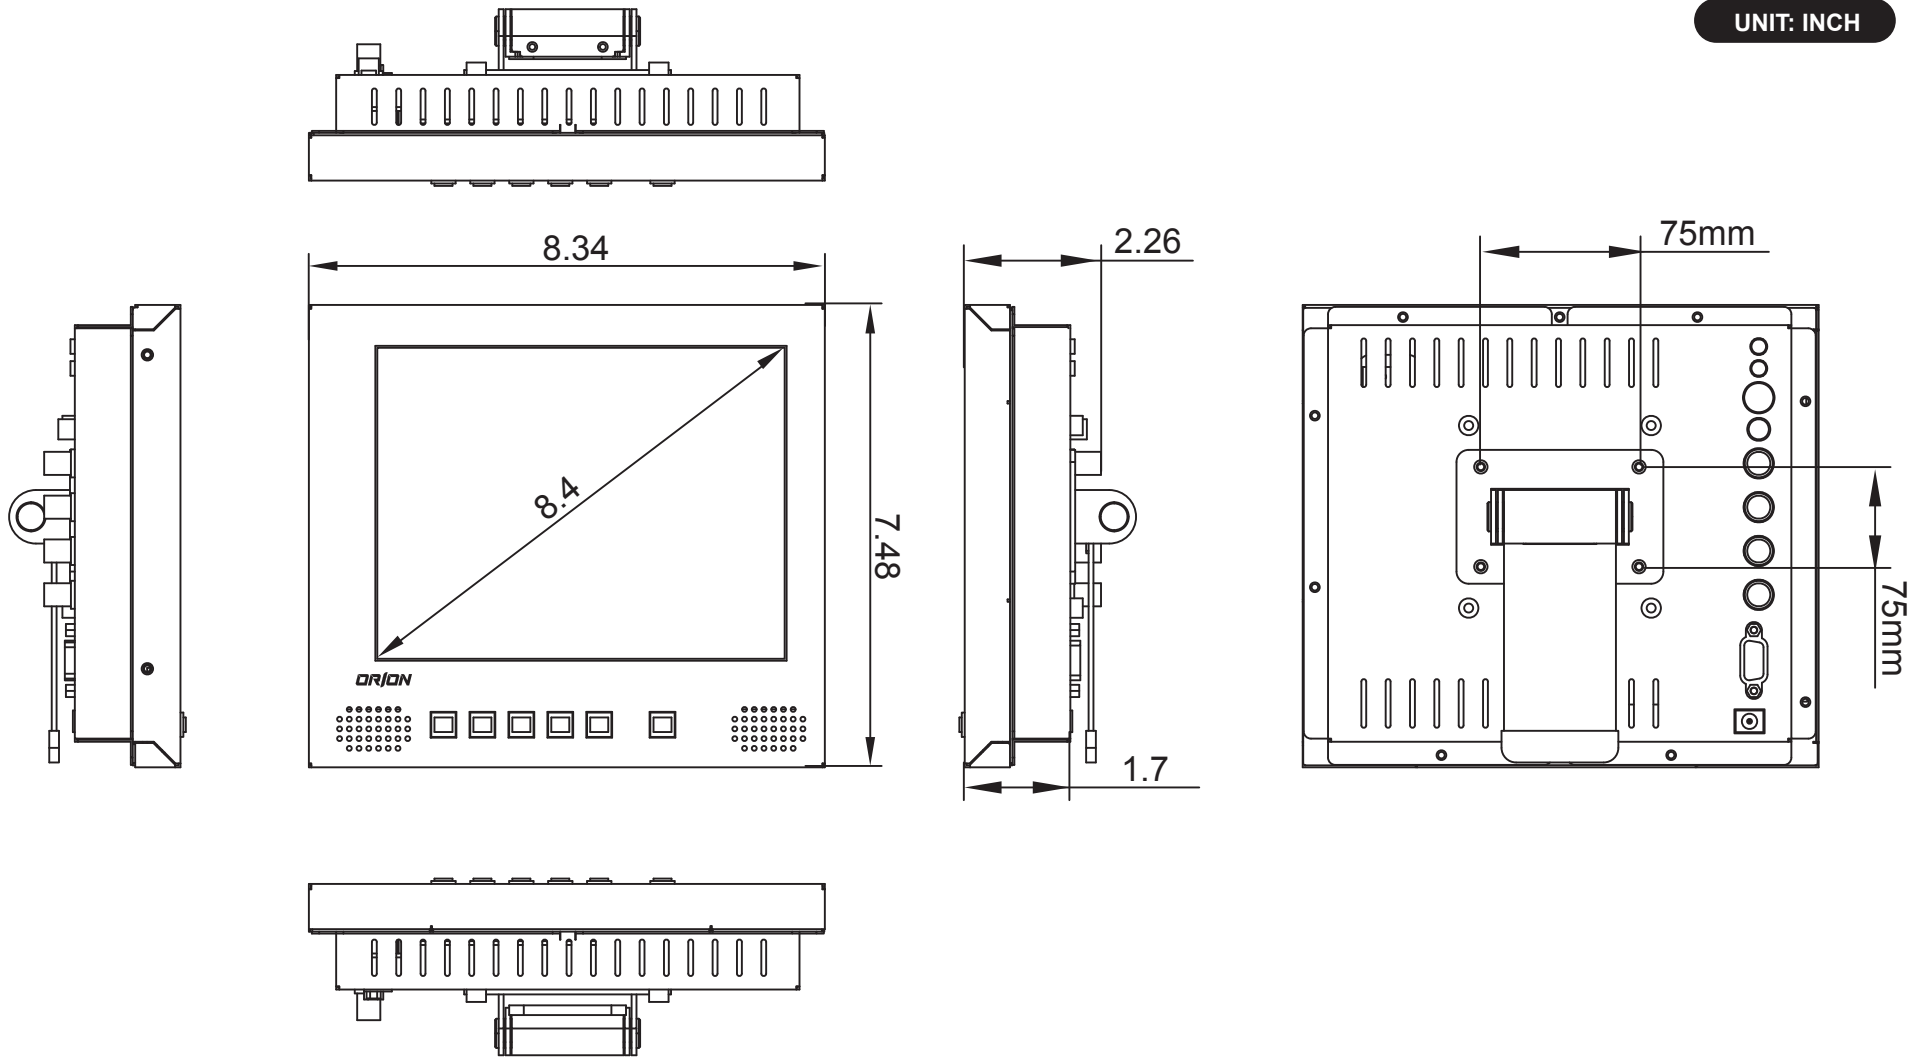

UNIT: INCH

MODEL NAME

8RTF

PRODUCT DIMENSION (W x D x H)

8.34 x 2.26 x 7.48

(Inch)