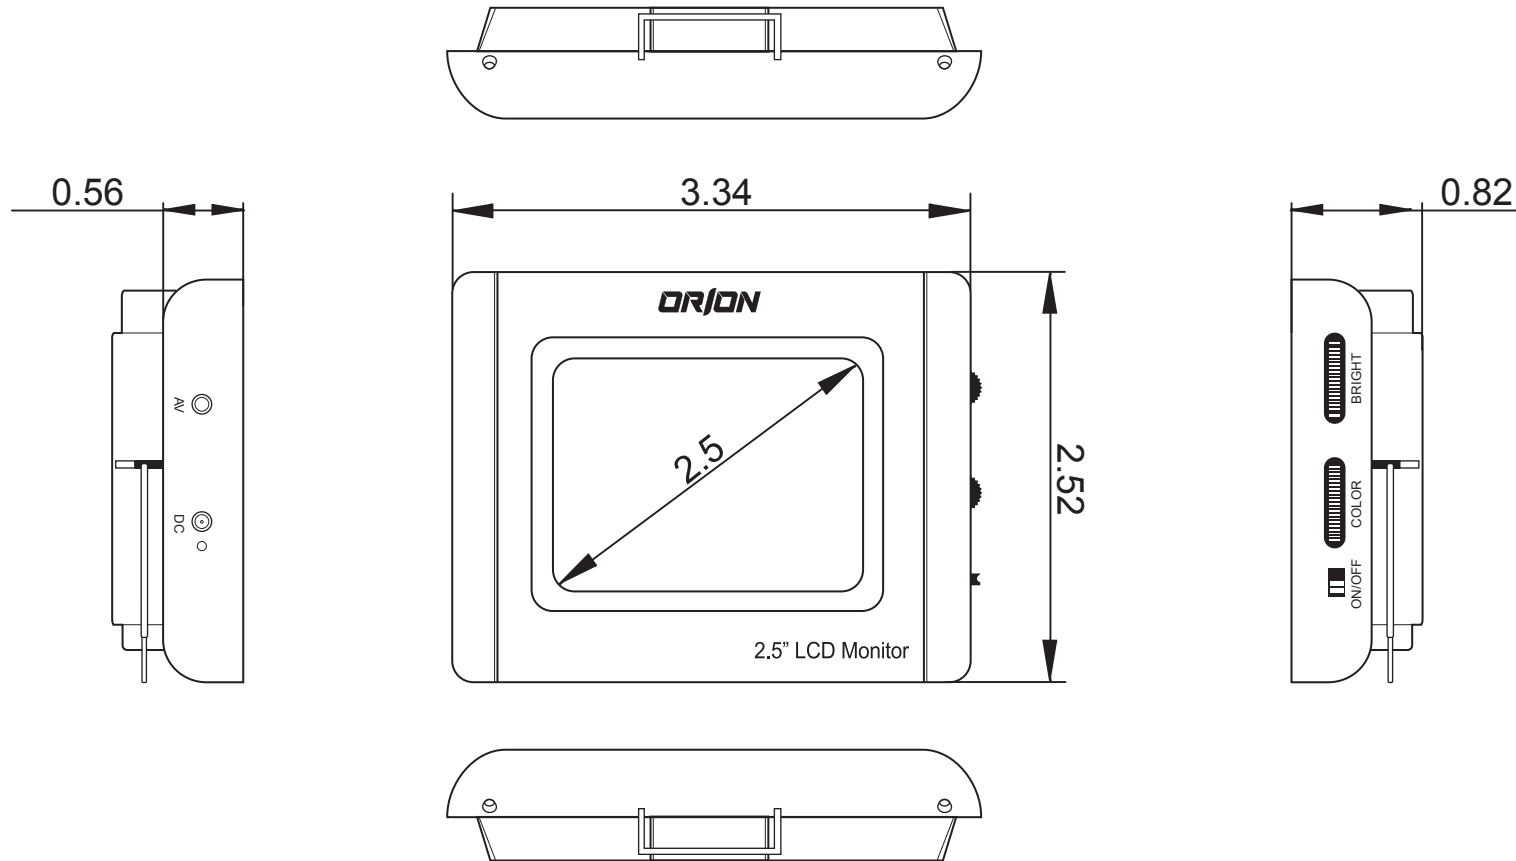

UNIT: INCH

MODEL NAME

TM2

PRODUCT DIMENSION

3.34 W x 0.82 D x 2.52 H

(Inch)