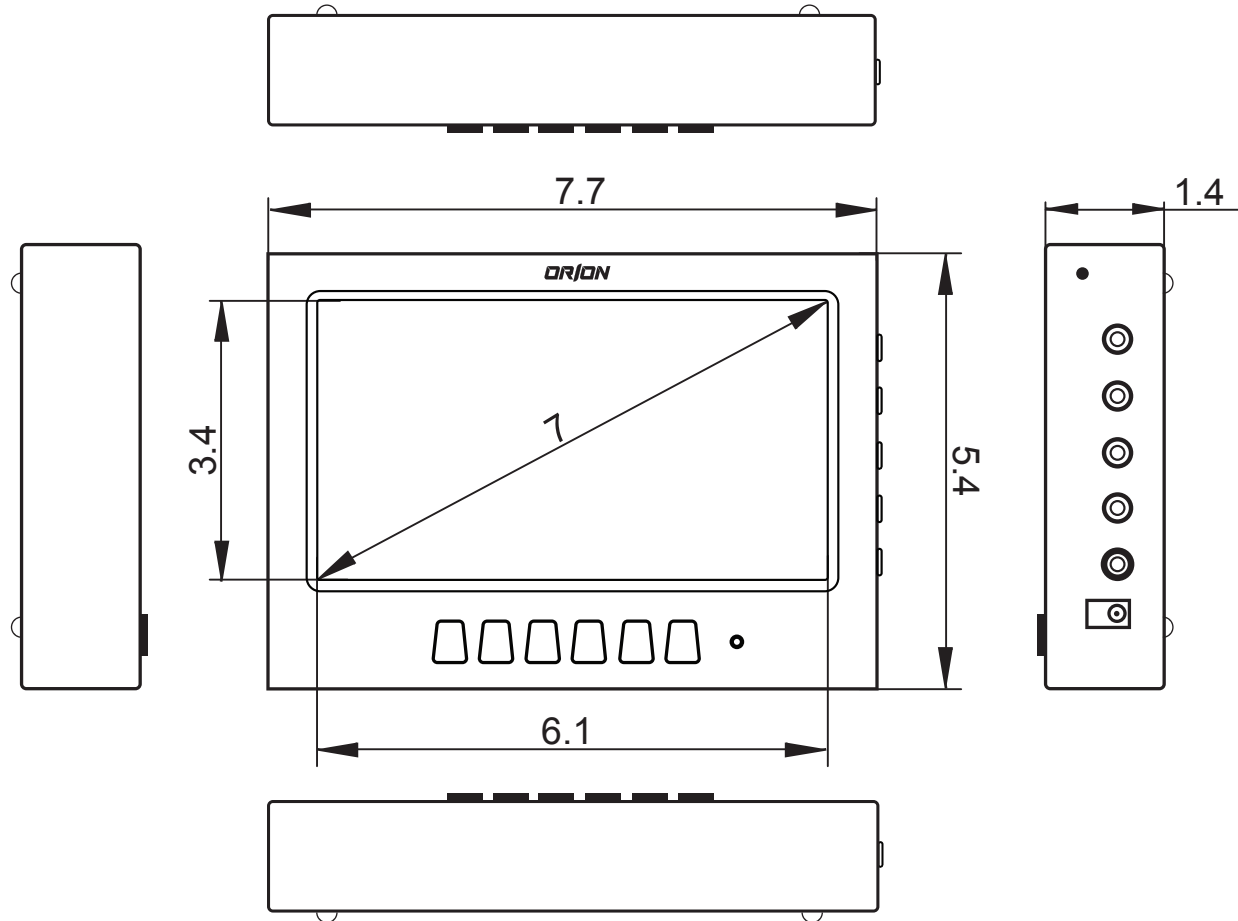

UNIT: INCH

MODEL NAME

TM7

PRODUCT DIMENSION

6.7 W x 1.4 D x 5.4 H

(Inch)