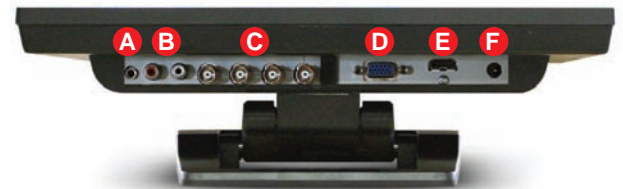

SPECIAL FEATURES

- Entry Level Price Point
- 1280 x 1024 pixel Resolution
- Video 2 In / 2 Out (BNC Type), HDMI 1 In, VGA 1 In Audio 2 In, PC Stereo 1 In
- 16.7 Million Display Color
- Multi-Language Support
- 5ms, 250Nits, 800:1 Contrast Ratio
- Mounting Options: Wall, Ceiling and Rack

SPECIFICATIONS

		17RCM
Display	Screen Size	17 Inch
	Max. Resolution	1280 x 1024 @ 60Hz
	Pixel Pitch	0.264 x 0.264mm
	Brightness	250cd/m²
	Contrast Ratio	800 : 1
	Aspect Ratio	4 : 3
	Viewing Angle (H/V)	160° / 160°
	Display Color	16.7 Million
	Response Time	< 5ms
	Video System	NTSC / PAL
Interface	Video In / Out (BNC Type)	2 / 2
	HDMI In	1
	VGA In (15Pin D-Sub)	1
	Audio In (RCA Type)	2 (L + R)
	PC Stereo In	1
Audio	Built-In Speakers	Optional
	Volume control (on OSD)	External speaker
Features	Filter Type	2D Comb Filter
	Multi Language	English, French, Dutch, Spanish, Italian, Japanese, Korean
Dimension	Outline Dimension (W x H x D)	14.88" x 12.71" x 2.36"
	Net. Weight	4.49Kg (9.92lbs)
Cabinet	Color	Black
	Base Stand	Yes
	Tilt Function	Yes
Warranty	Part/Labor	2year / 2year
	MTBF (Approx.)	50,000 Hours
Regulations		RoHs, UL , CB, FCC(A), CE-Emc(LVD)
Power	Consumption: < On	< 35W
	Electrical Ratings	AC100 ~ 240V(50/60Hz) DC12V / 3A
Circumstance	Operating Temperature	0 ~ 50°C / 32 ~ 122°F
	Storage Temperature	-20 ~ 60°C / -4 ~ 140°F
Mounts	VESA™ Mount Size	100 x 100mm
	Wall	WB-5, WB-10, WB-30, WB-31
	Ceiling	CMK-01
	Rack	RMK-08

DIMENSIONS

OTHER VIEW

- A PC Stereo In
- B Audio In (RCA Type)
- C Video In / Out (BNC)
- D VGA In (15Pin)
- E HDMI In
- F DC 12V In