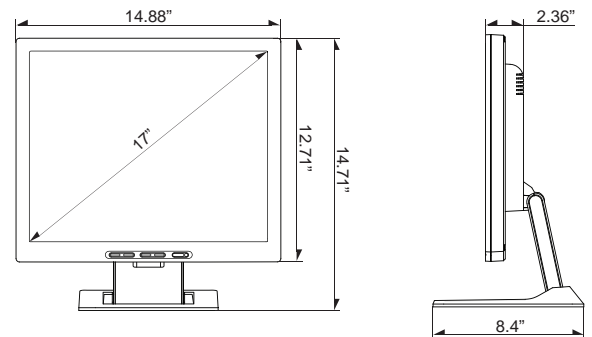

DIMENSIONS

17RCM