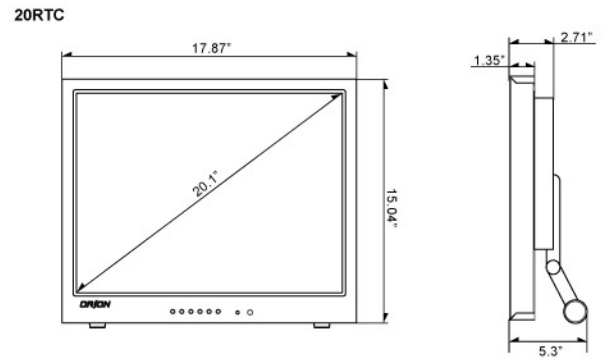

DIMENSIONS