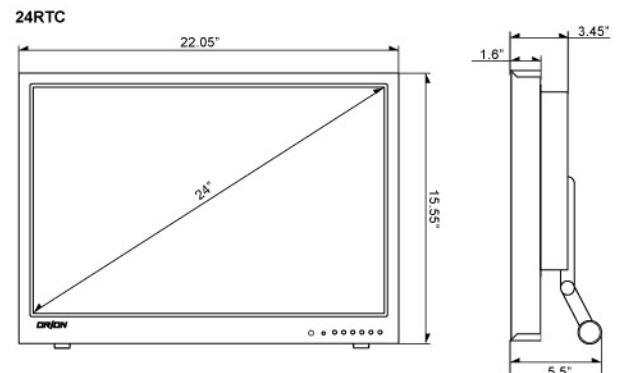

DIMENSIONS